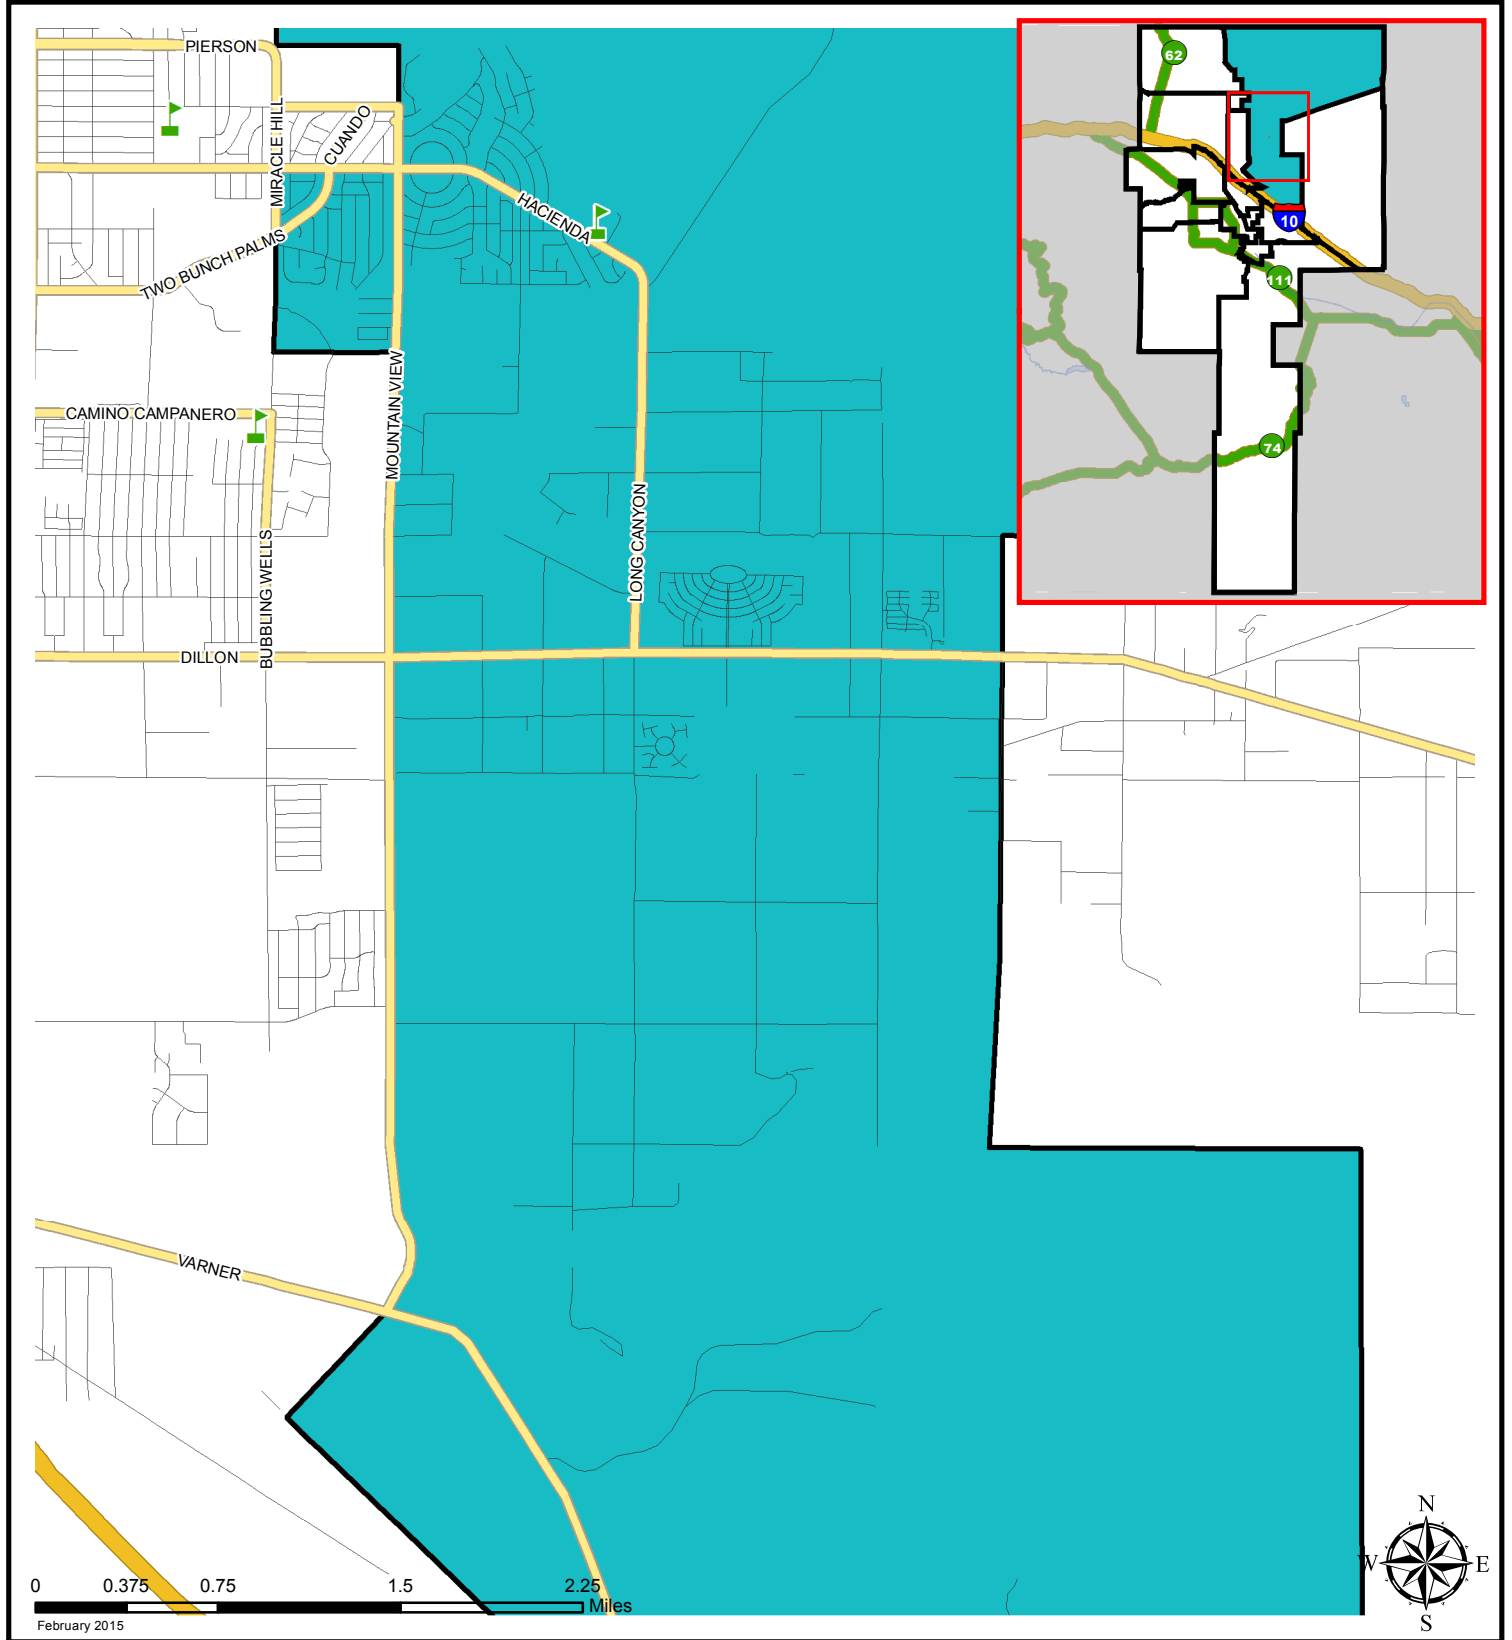

Palm Springs Unified School District

Current Attendance Boundary of Julius Corsini Elementary School

Boundary Description:

The area north of Interstate 10, east of Mountain View Road for that portion north of Interstate 10 and south of Park Lane, east of Miracle Hill Road for that portion north of Park Lane and south of Hacienda Avenue, east of Mountain View Road for that portion north of Hacienda Avenue and south of Pierson Boulevard, east of a line extended from the intersection of Miracle Hill Boulevard and Pierson Boulevard to Mission Lakes Boulevard for that portion north of Pierson Boulevard and south of Mission Lakes Boulevard, and east of Verbena Drive for that portion north of Mission Lakes Boulevard. The eastern boundary is the School District boundary for that portion north of 16th Avenue, Lanlois Road for that portion south of 16th Avenue and north of 21st Avenue, and Ford Road/Rio Del Sol for that portion south of 21st Avenue and north of Interstate 10.