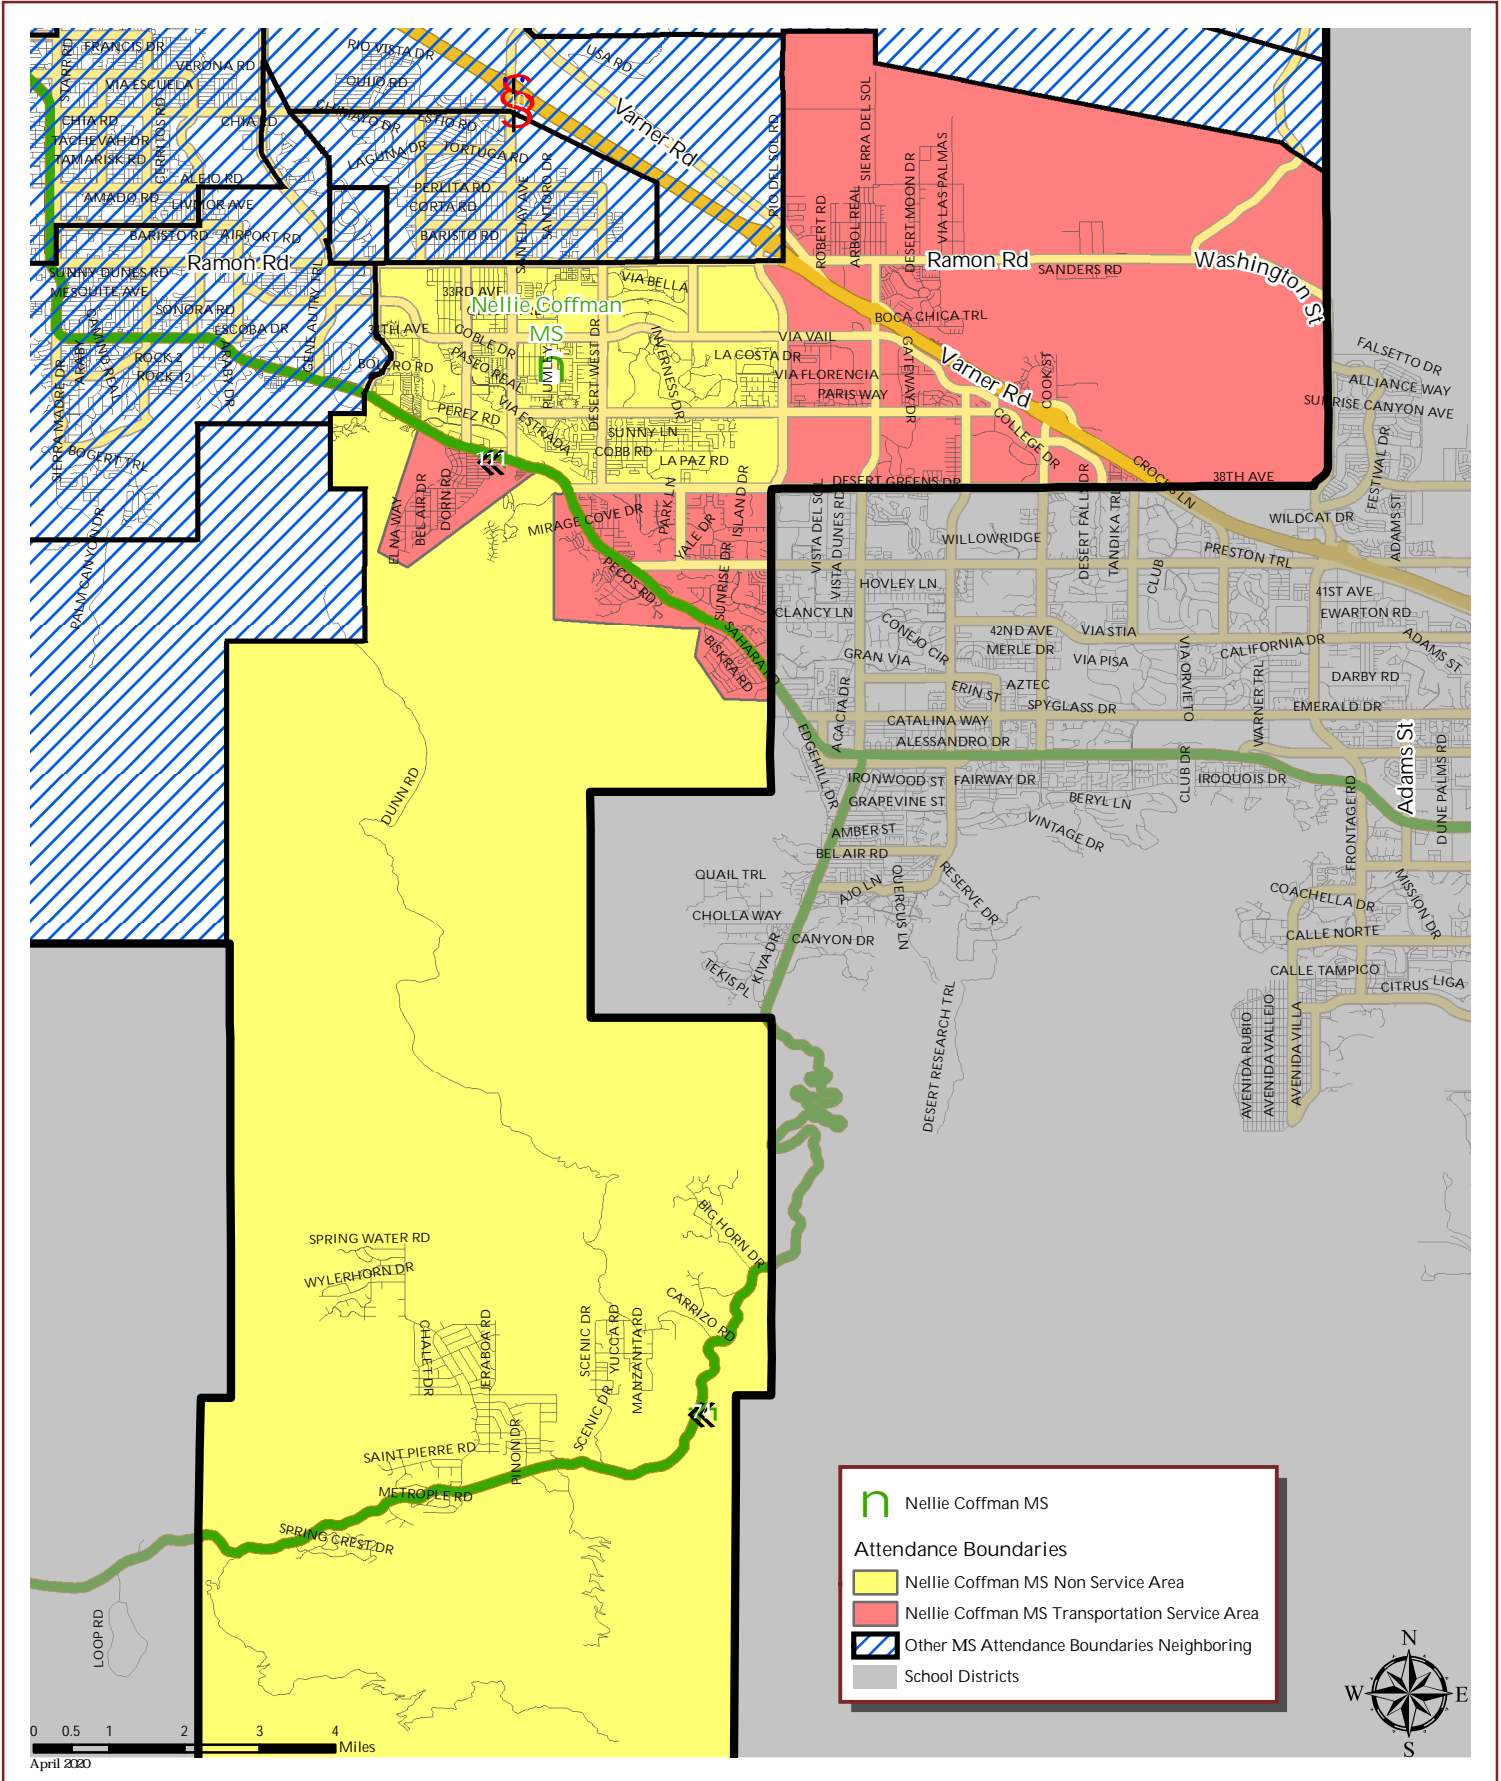

PALM SPRINGS UNIFIED SCHOOL DISTRICT NELLIE COFFMAN MS BUSING ZONES

PALM SPRINGS UNIFIED SCHOOL DISTRICT NELLIE COFFMAN MS BUSING ZONES