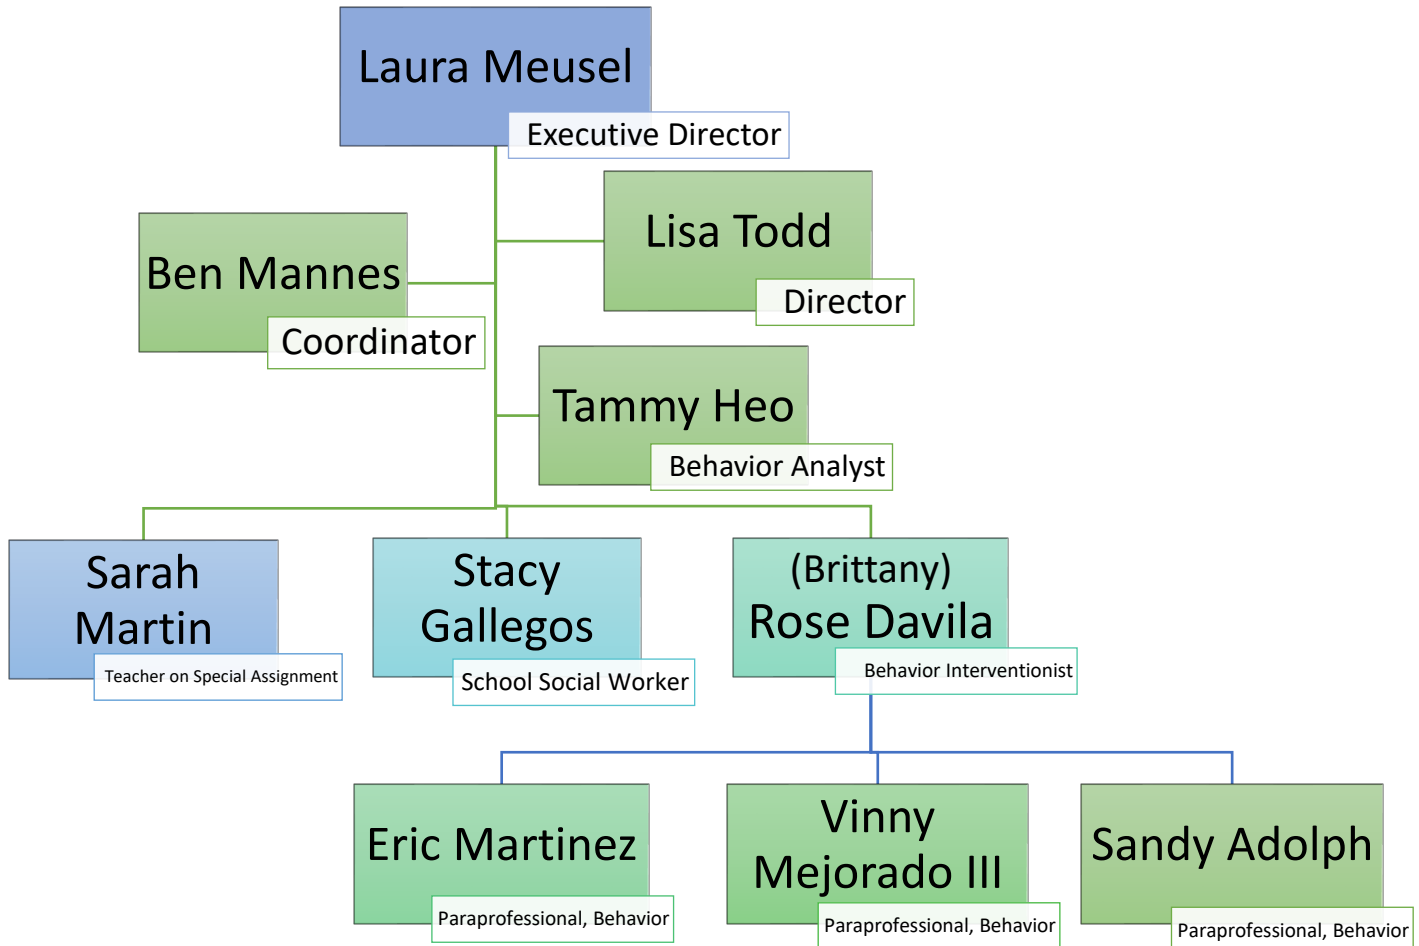

Behavior Support Team Organizational Chart

General Education, Student Support Services

Job Description Links

[Executive Director](#)

[Director](#)

[Coordinator](#)

[Behavior Analyst](#)

[Behavior Interventionist](#)

[Teacher on Special
Assignment](#)

[School Social Worker](#)

[Paraprofessional, Behavior](#)