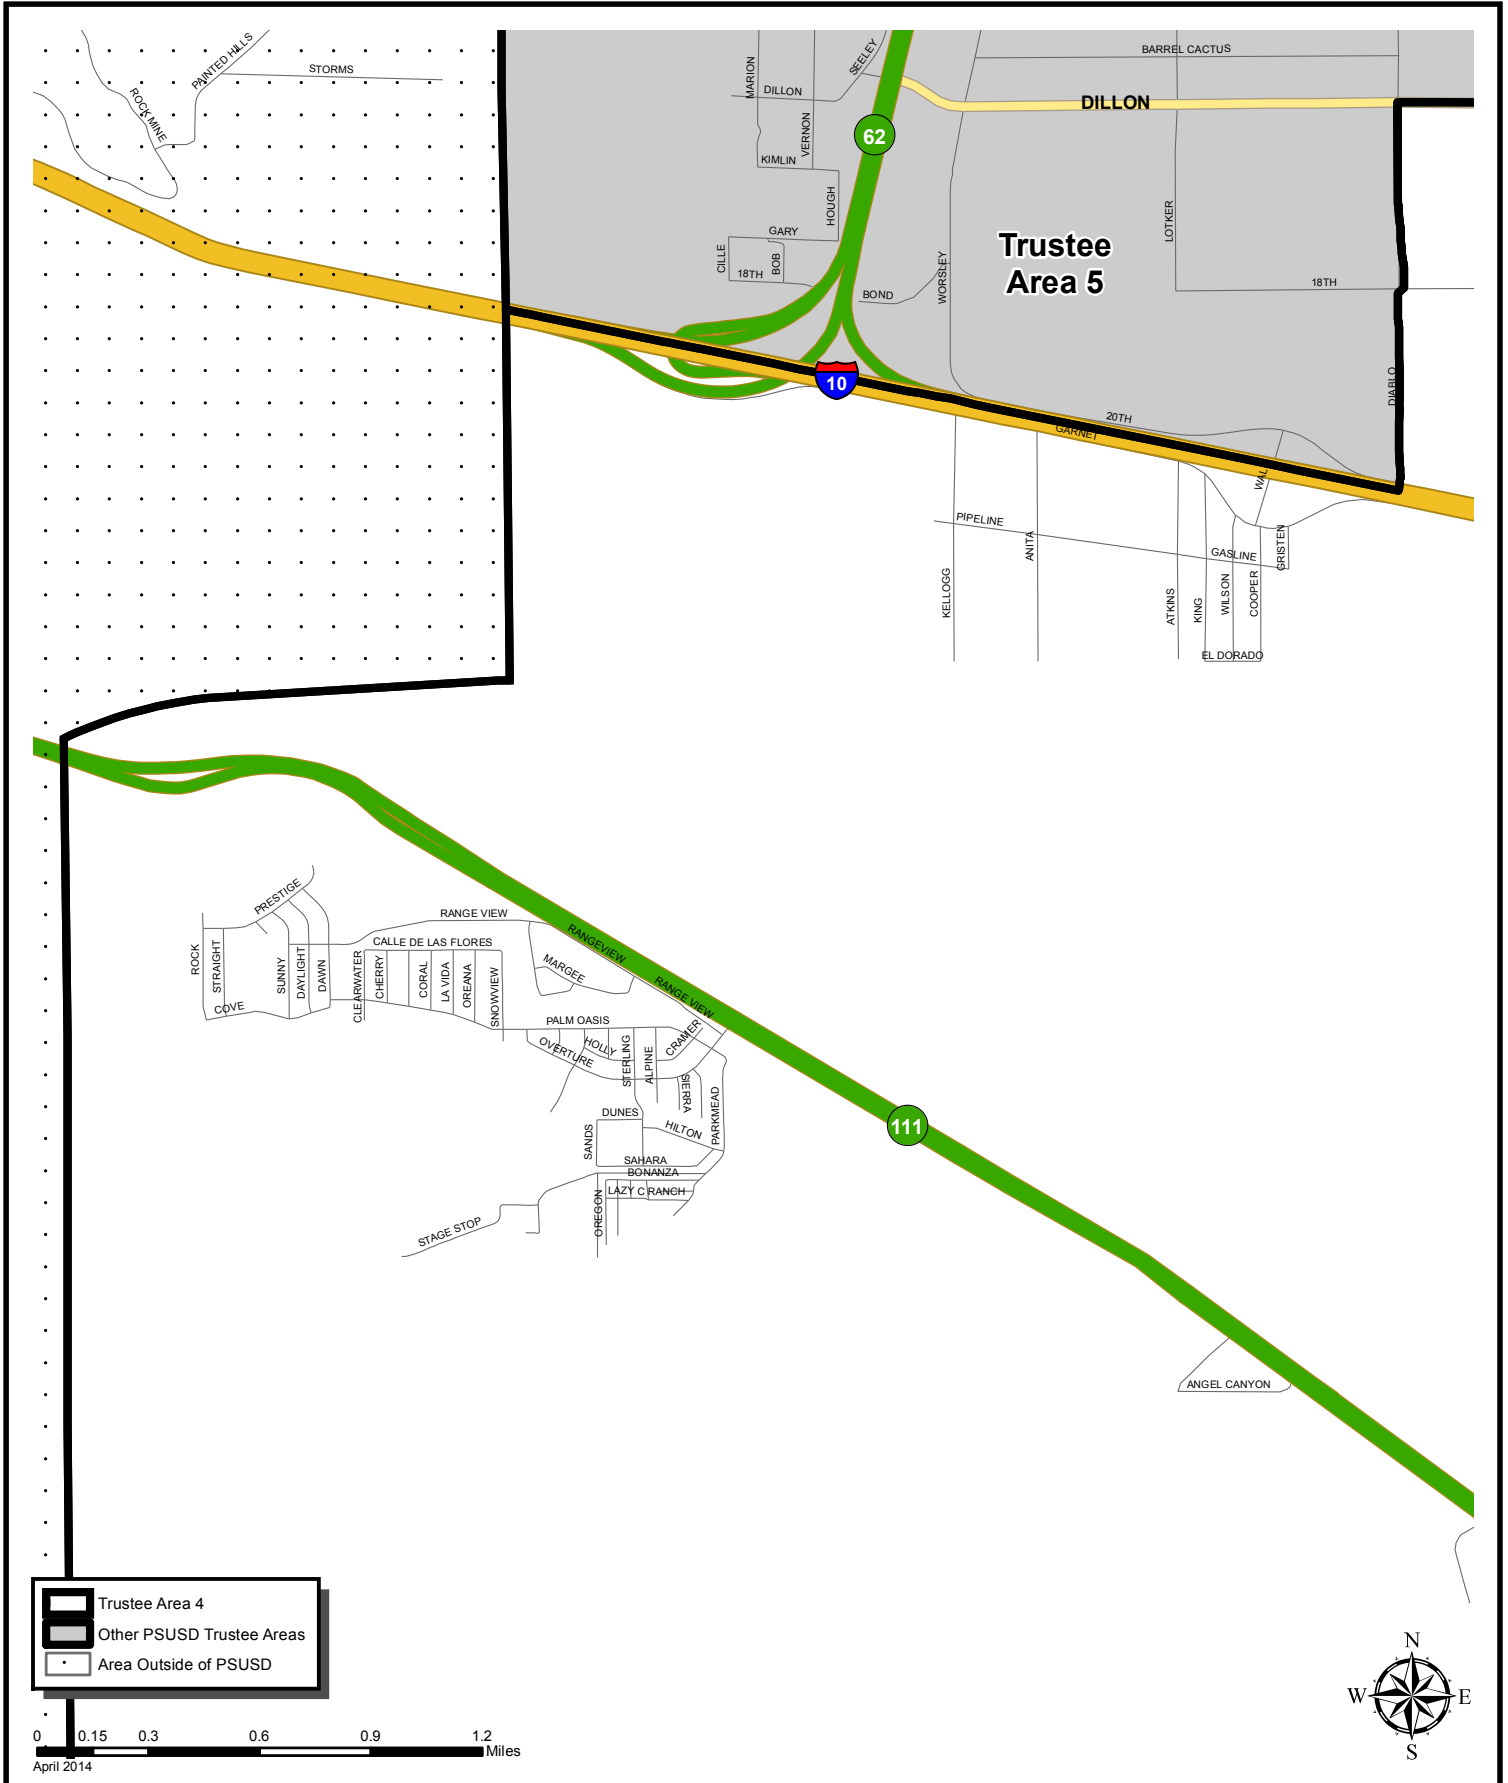

Palm Springs Unified School District

Trustee Area 4 - Overview (Page 1)

Palm Springs Unified School District

Trustee Area 4 - Page 2

- Trustee Area 4
- Other PSUSD Trustee Areas
- Area Outside of PSUSD

0 0.15 0.3 0.6 0.9 1.2 Miles

0 0.15 0.3 0.6 0.9 1.2 Miles

April 2014