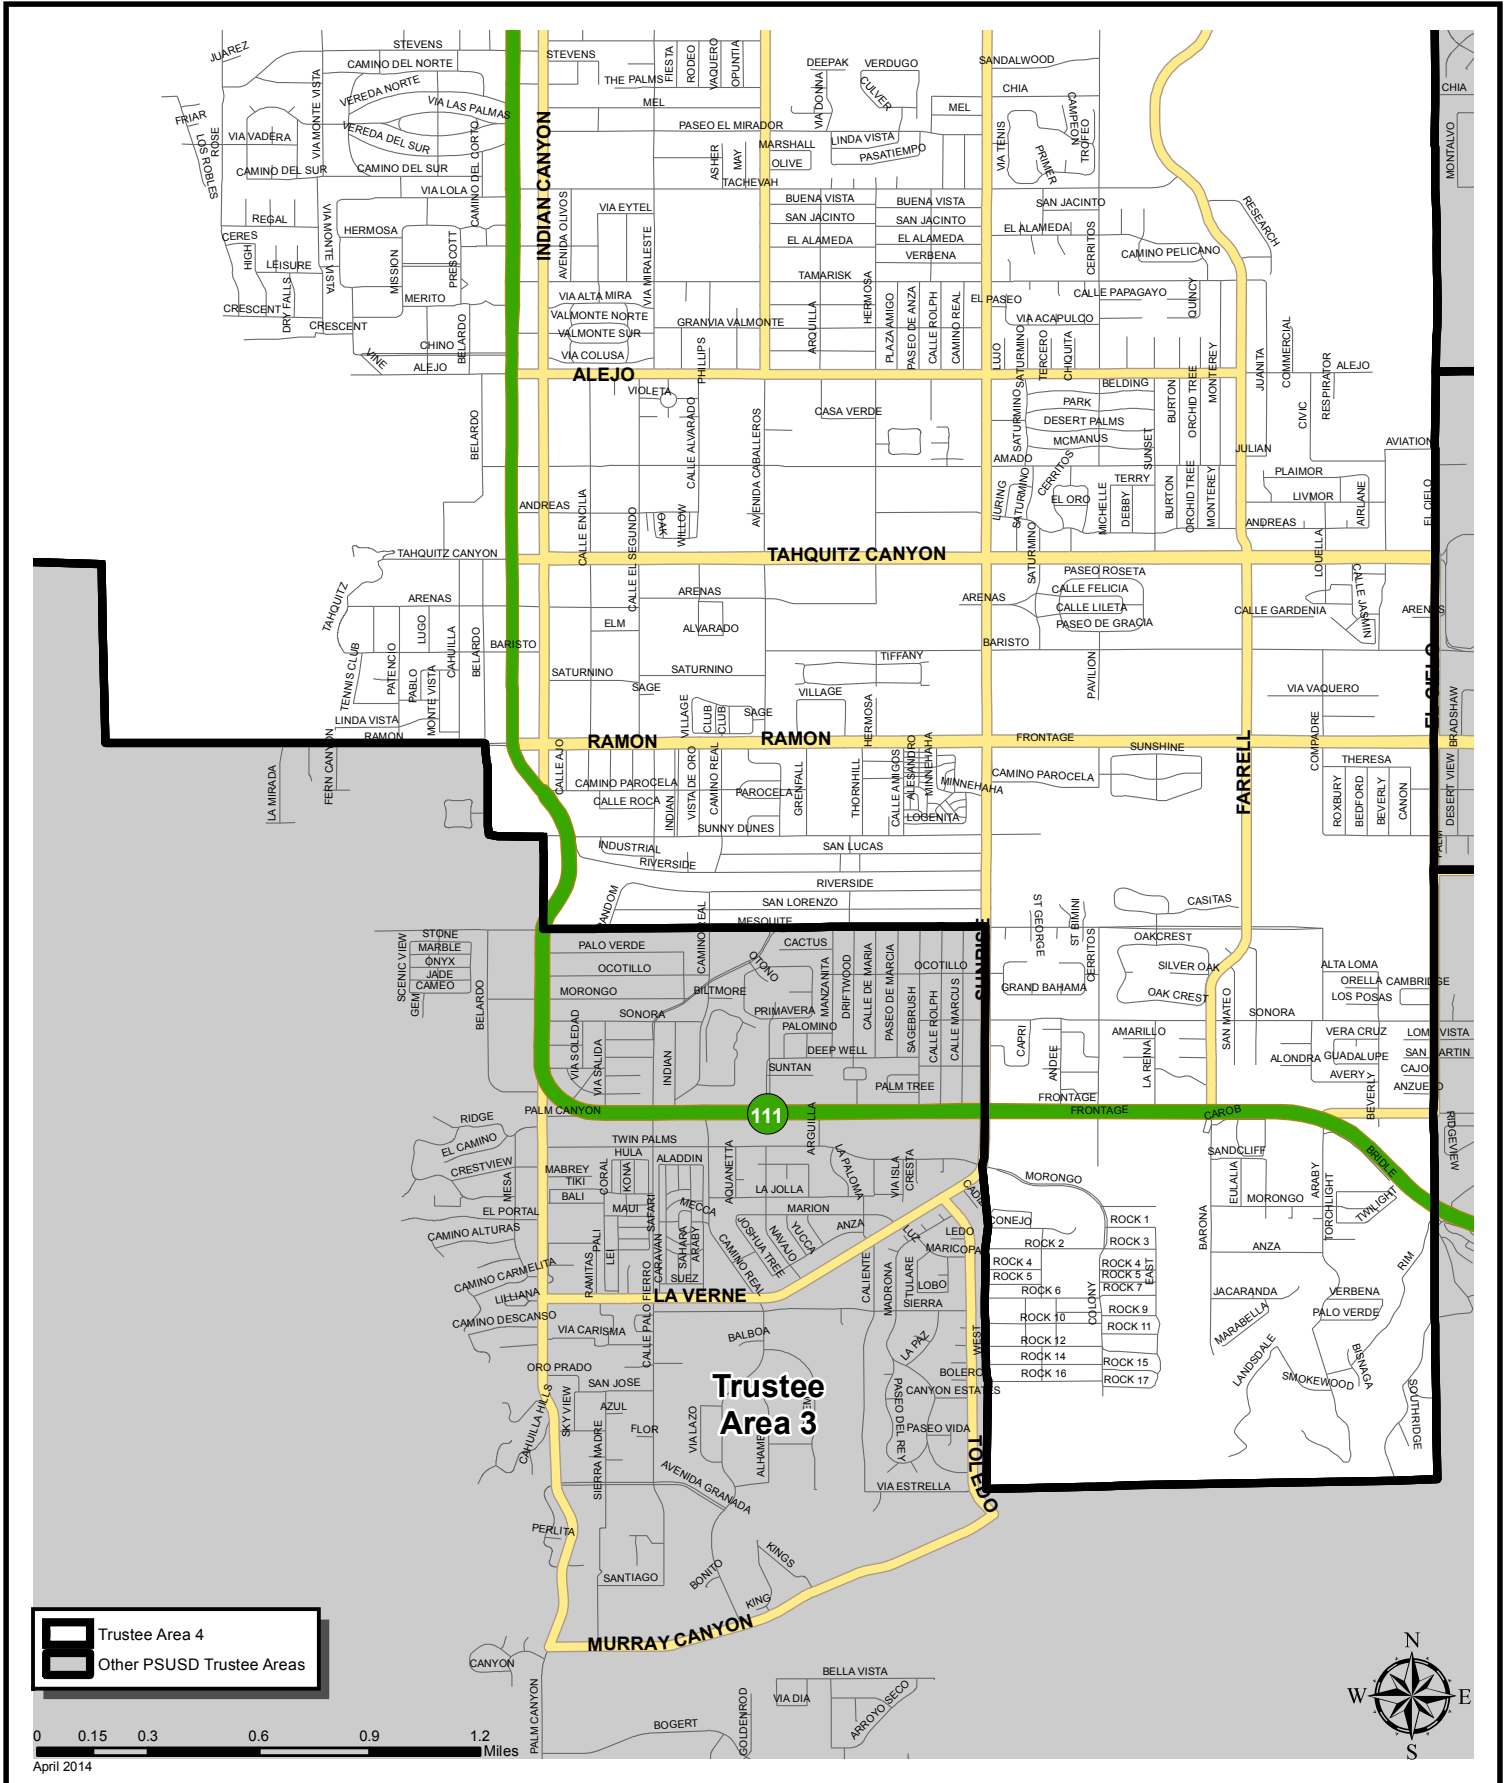

Palm Springs Unified School District

Trustee Area 4 - Page 4

Trustee Area 4
Other PSUSD Trustee Areas

0 0.15 0.3 0.6 0.9 1.2 Miles

April 2014