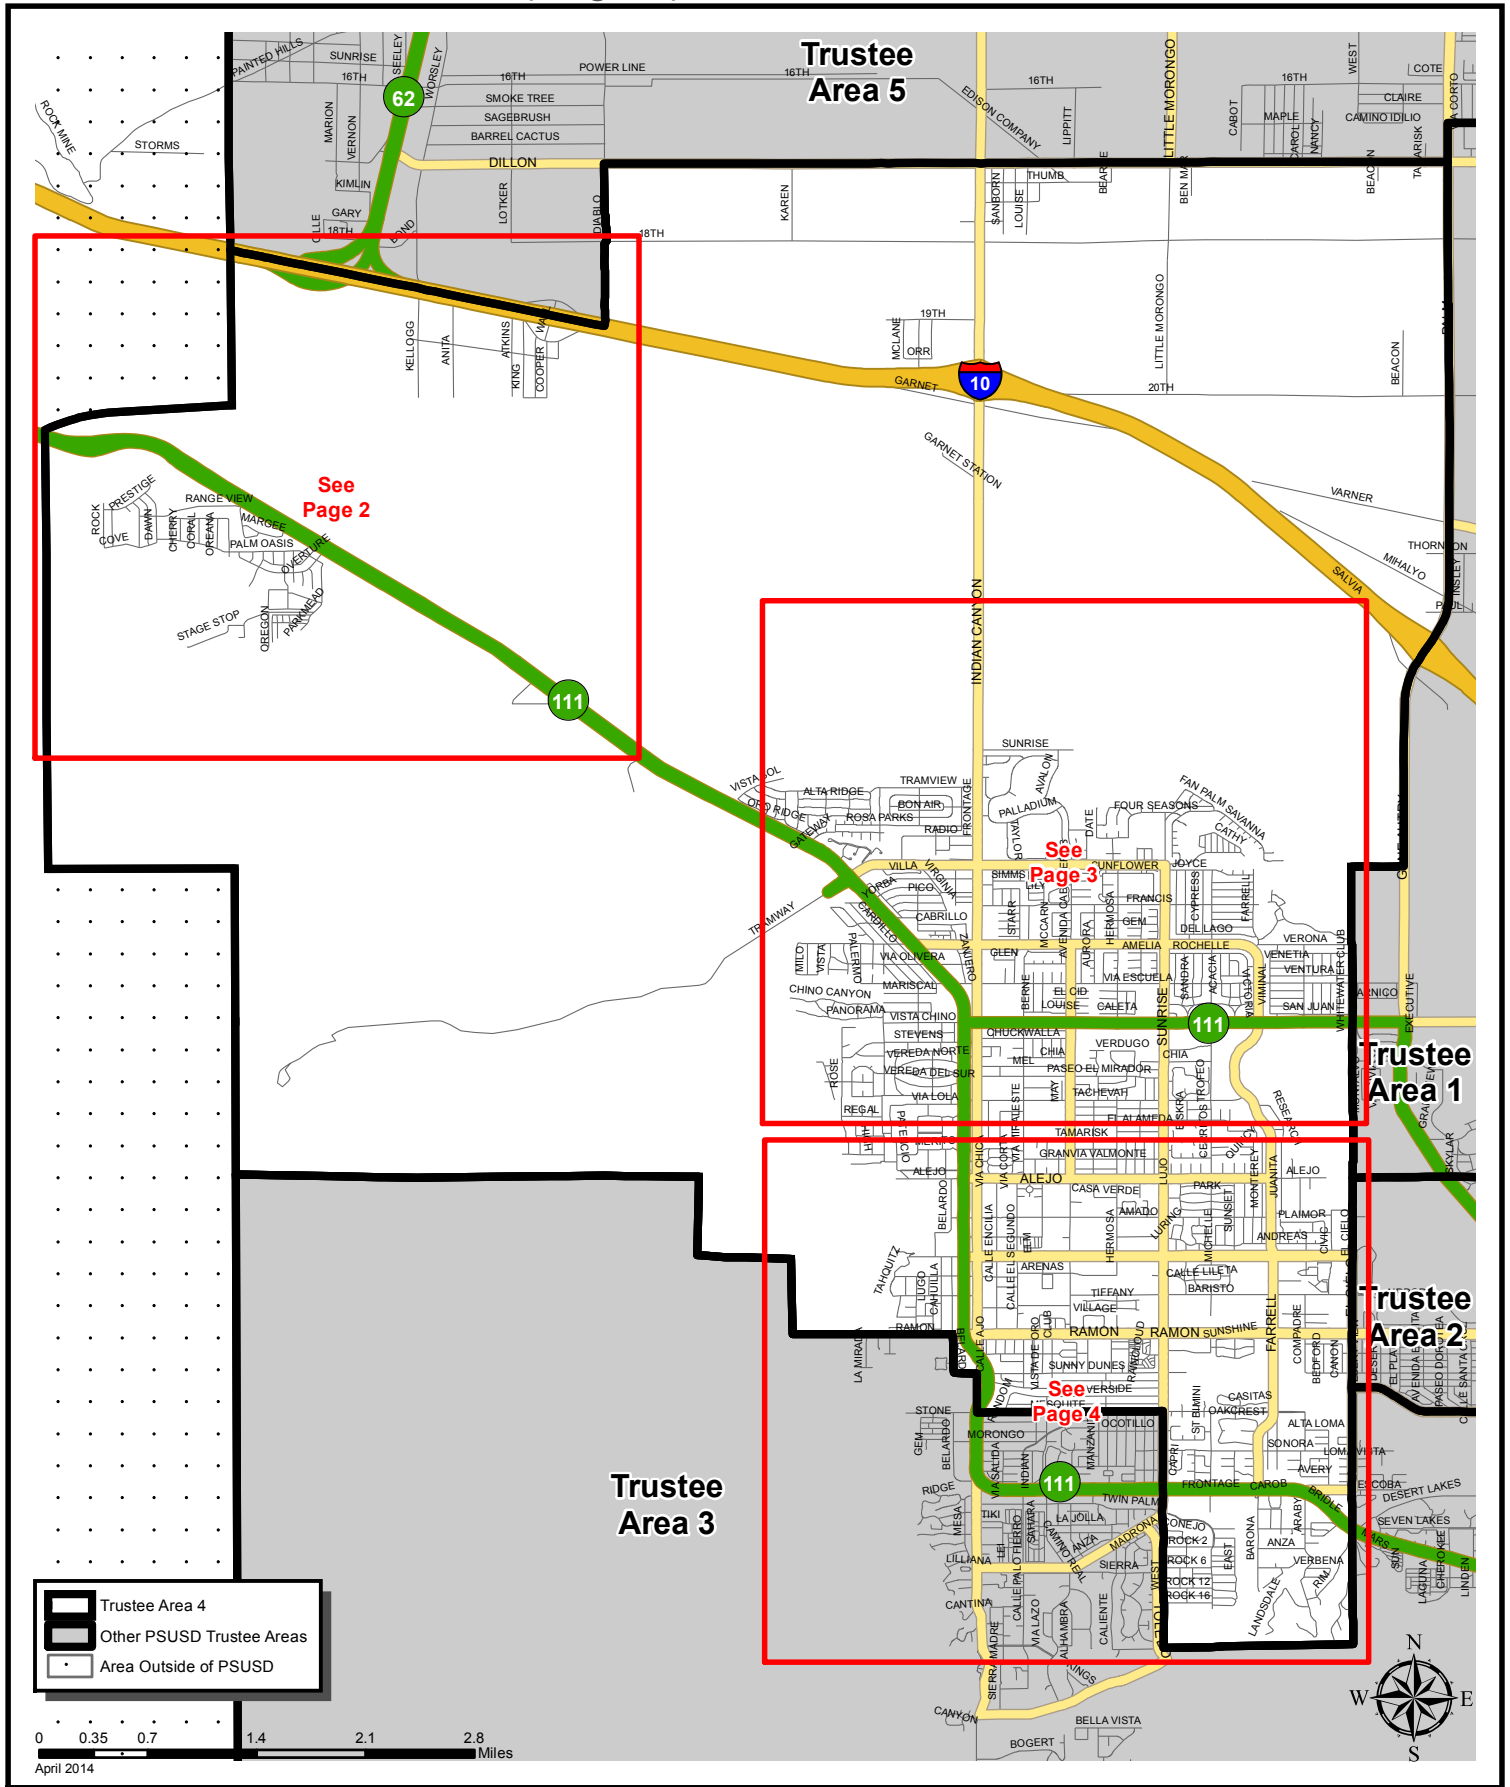

Palm Springs Unified School District

Trustee Area 4 - Overview (Page 1)

Palm Springs Unified School District

Trustee Area 4 - Page 2

- Trustee Area 4
- Other PSUSD Trustee Areas
- Area Outside of PSUSD

0 0.15 0.3 0.6 0.9 1.2 Miles

April 2014

Palm Springs Unified School District

Trustee Area 4 - Page 3

 Trustee Area 4
 Other PSUSD Trustee Areas

April 2014

Palm Springs Unified School District

Trustee Area 4 - Page 4

 Trustee Area 4
 Other PSUSD Trustee Areas

0 0.15 0.3 0.6 0.9 1.2 Miles

April 2014