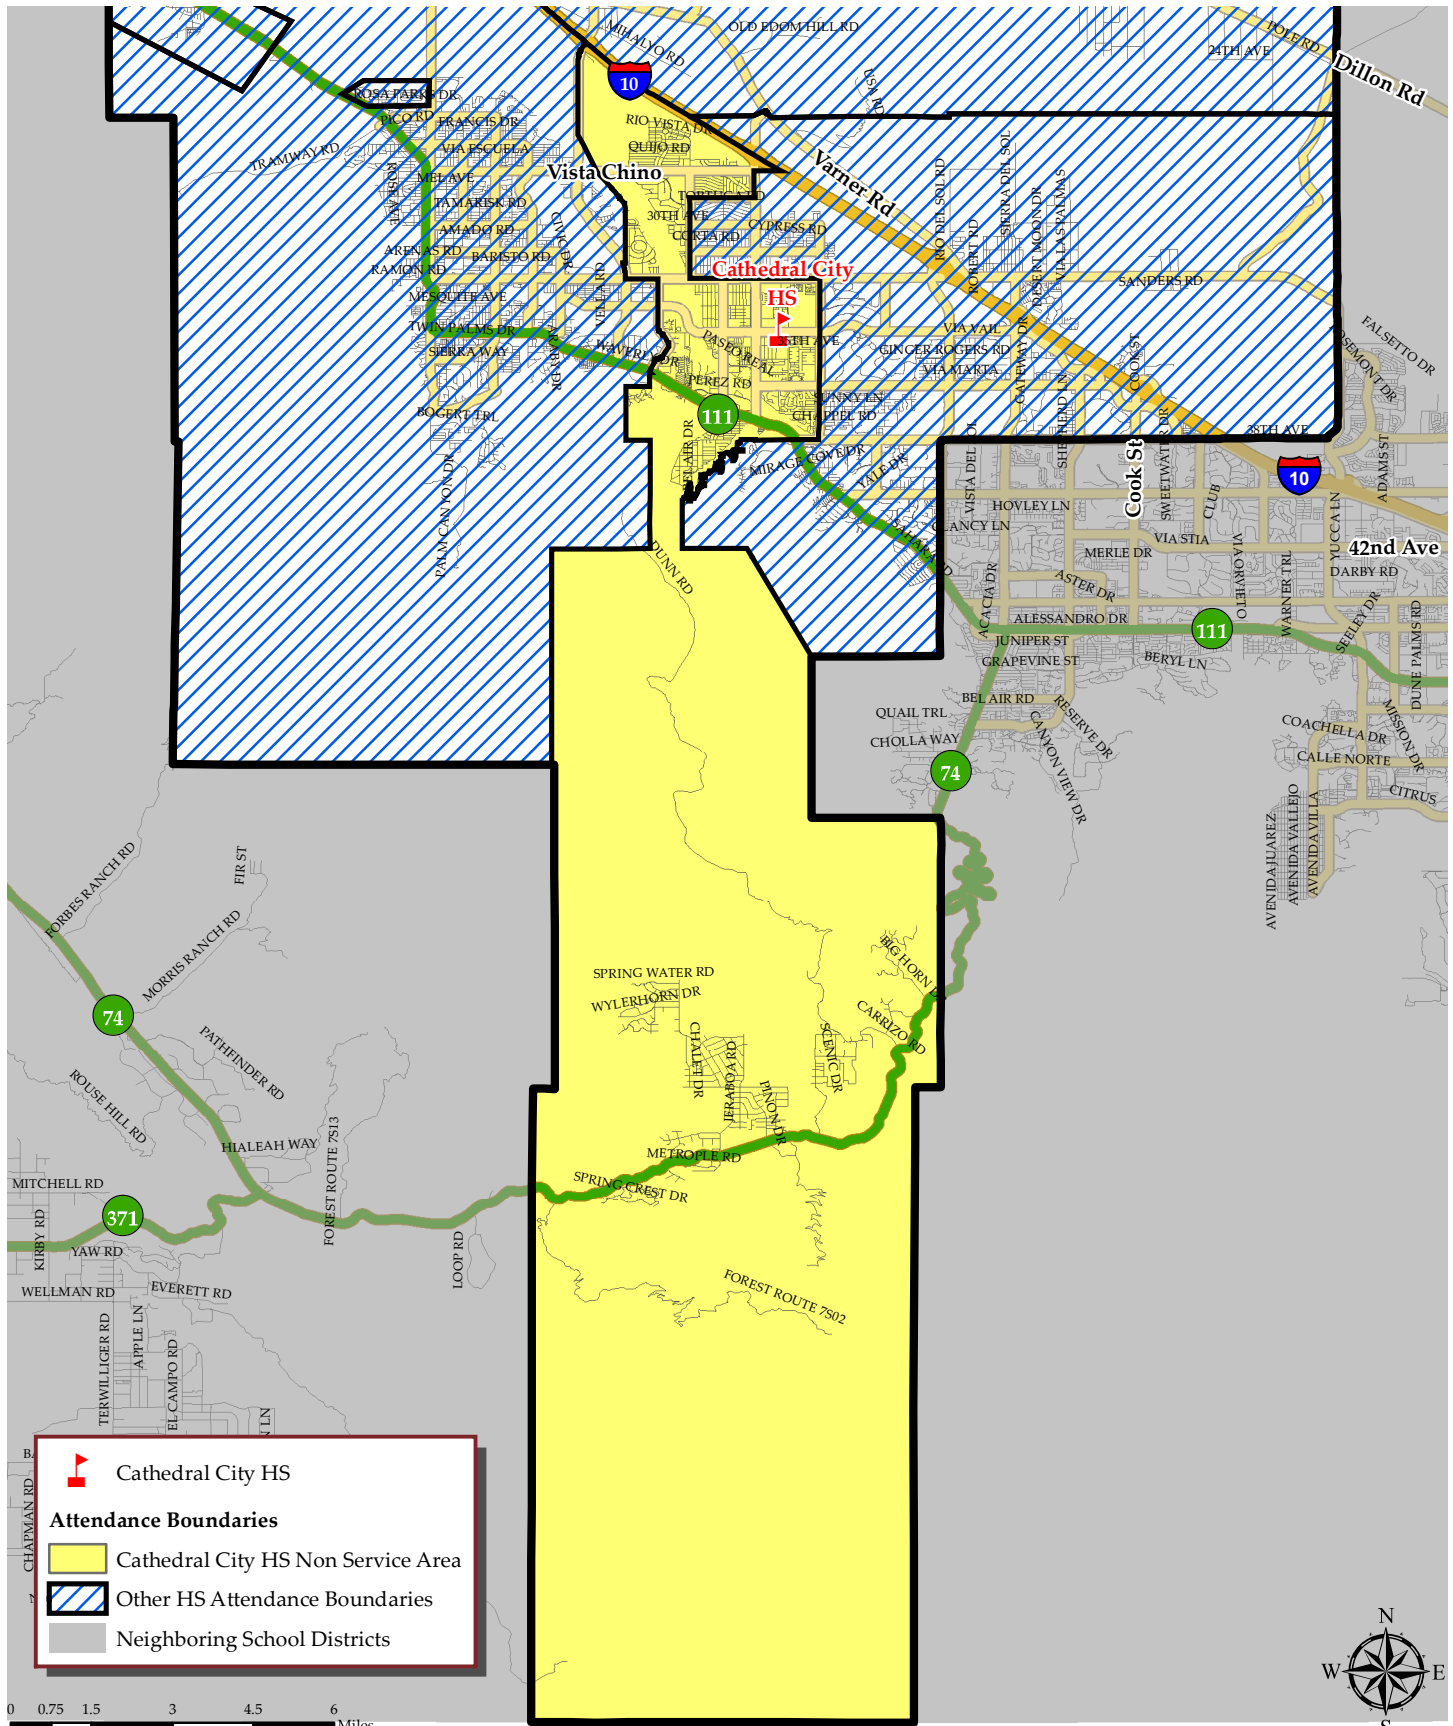

PALM SPRINGS UNIFIED SCHOOL DISTRICT CATHEDRAL CITY HS BUSING ZONES

	Cathedral City HS
Attendance Boundaries	
	Cathedral City HS Non Service Area
	Other HS Attendance Boundaries
	Neighboring School Districts

0 0.75 1.5 3 4.5 6 Miles
April 2020

PALM SPRINGS UNIFIED SCHOOL DISTRICT CATHEDRAL CITY HS BUSING ZONES