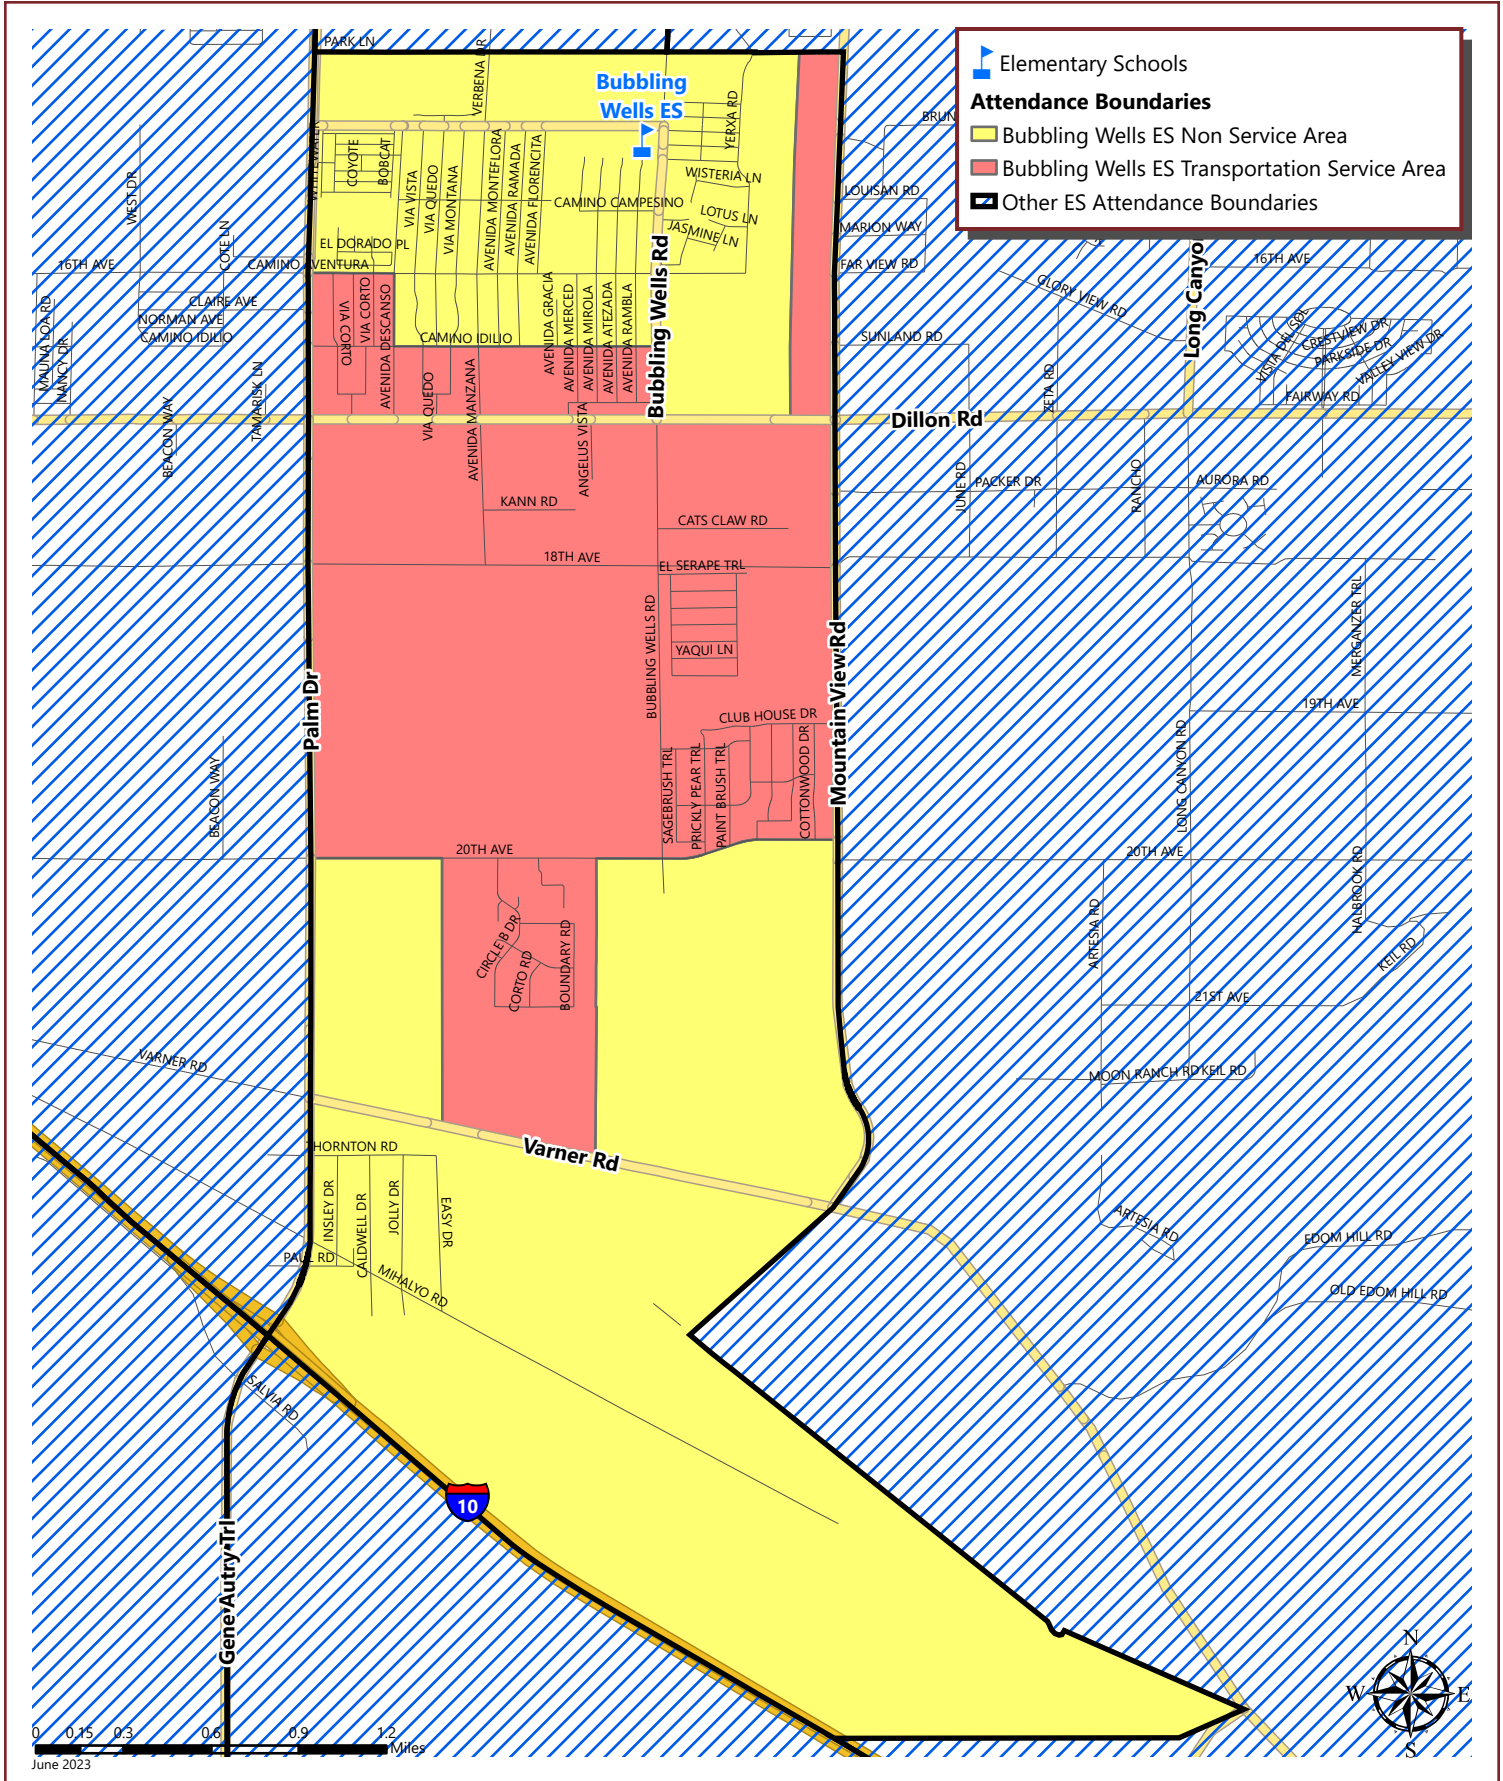

# PALM SPRINGS UNIFIED SCHOOL DISTRICT

## BUBBLING WELLS ES BUSING ZONES

0 0.15 0.3 0.6 0.9 1.2 Miles

June 2023