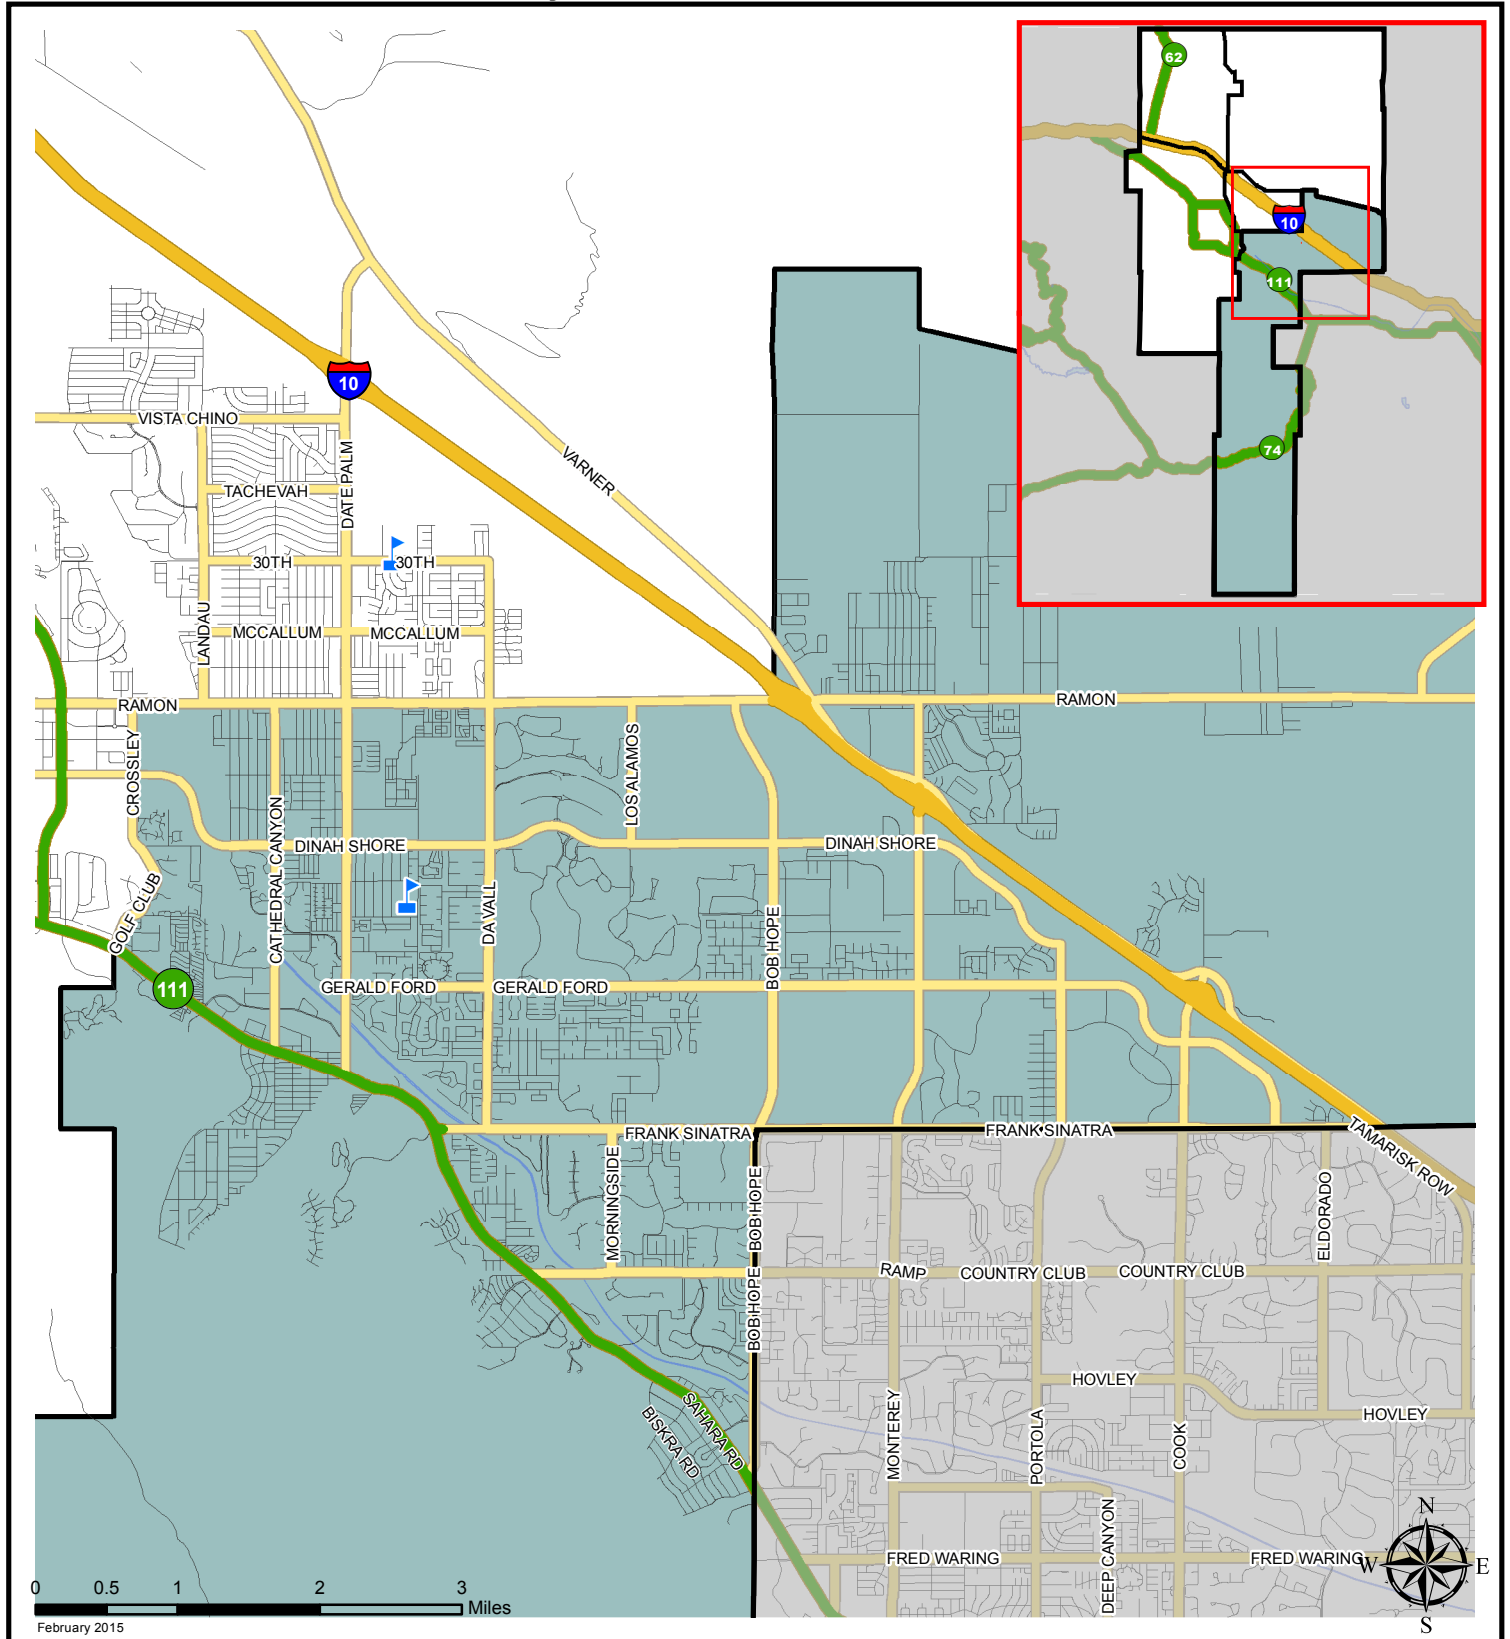

Palm Springs Unified School District

Current Attendance Boundary of Nellie Coffman Middle School

Boundary Description:

The area north and east of the School District's southwest corner for that portion south of a line extended west from the intersection of Bob Hope Drive and Highway 111, east of Golf Club Drive for that portion north of a line extended west from the intersection of Bob Hope Drive and Highway 111 and south of Ramon Road, and east of Rio Del Sol Road for that portion north of Ramon Road. The northern boundary line for this area begins at a point one mile north of Vista Chino along a line extended from Rio Del Sol Road and runs east along a diagonal line terminating at a point 1.5 miles north of the intersection of Washington Street and the School District's eastern boundary.