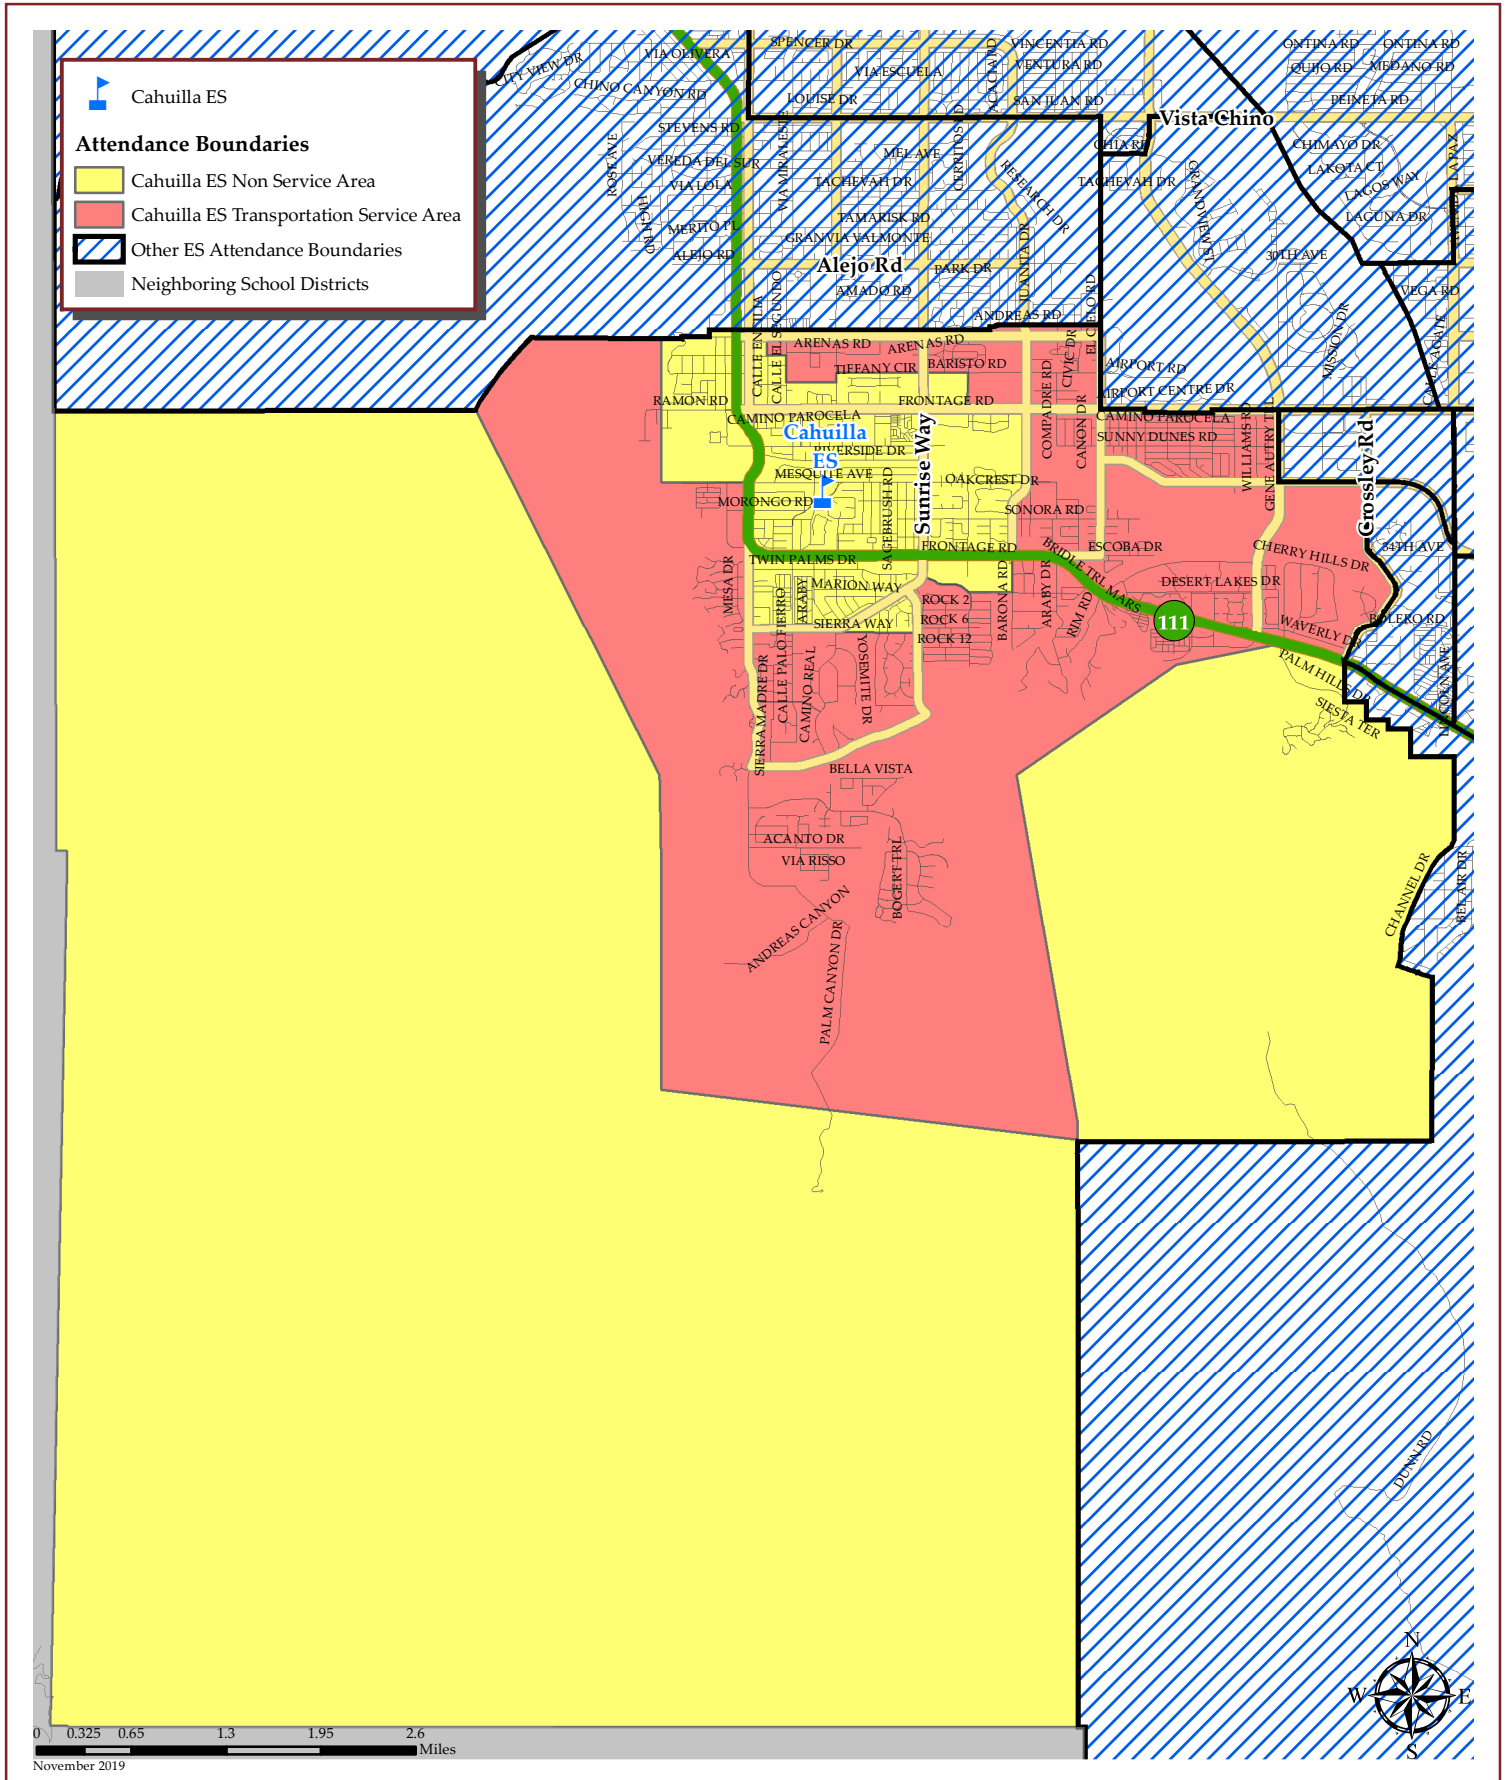

PALM SPRINGS UNIFIED SCHOOL DISTRICT

CAHUILLA ES BUSING ZONES

PALM SPRINGS UNIFIED SCHOOL DISTRICT

CAHUILLA ES BUSING ZONES