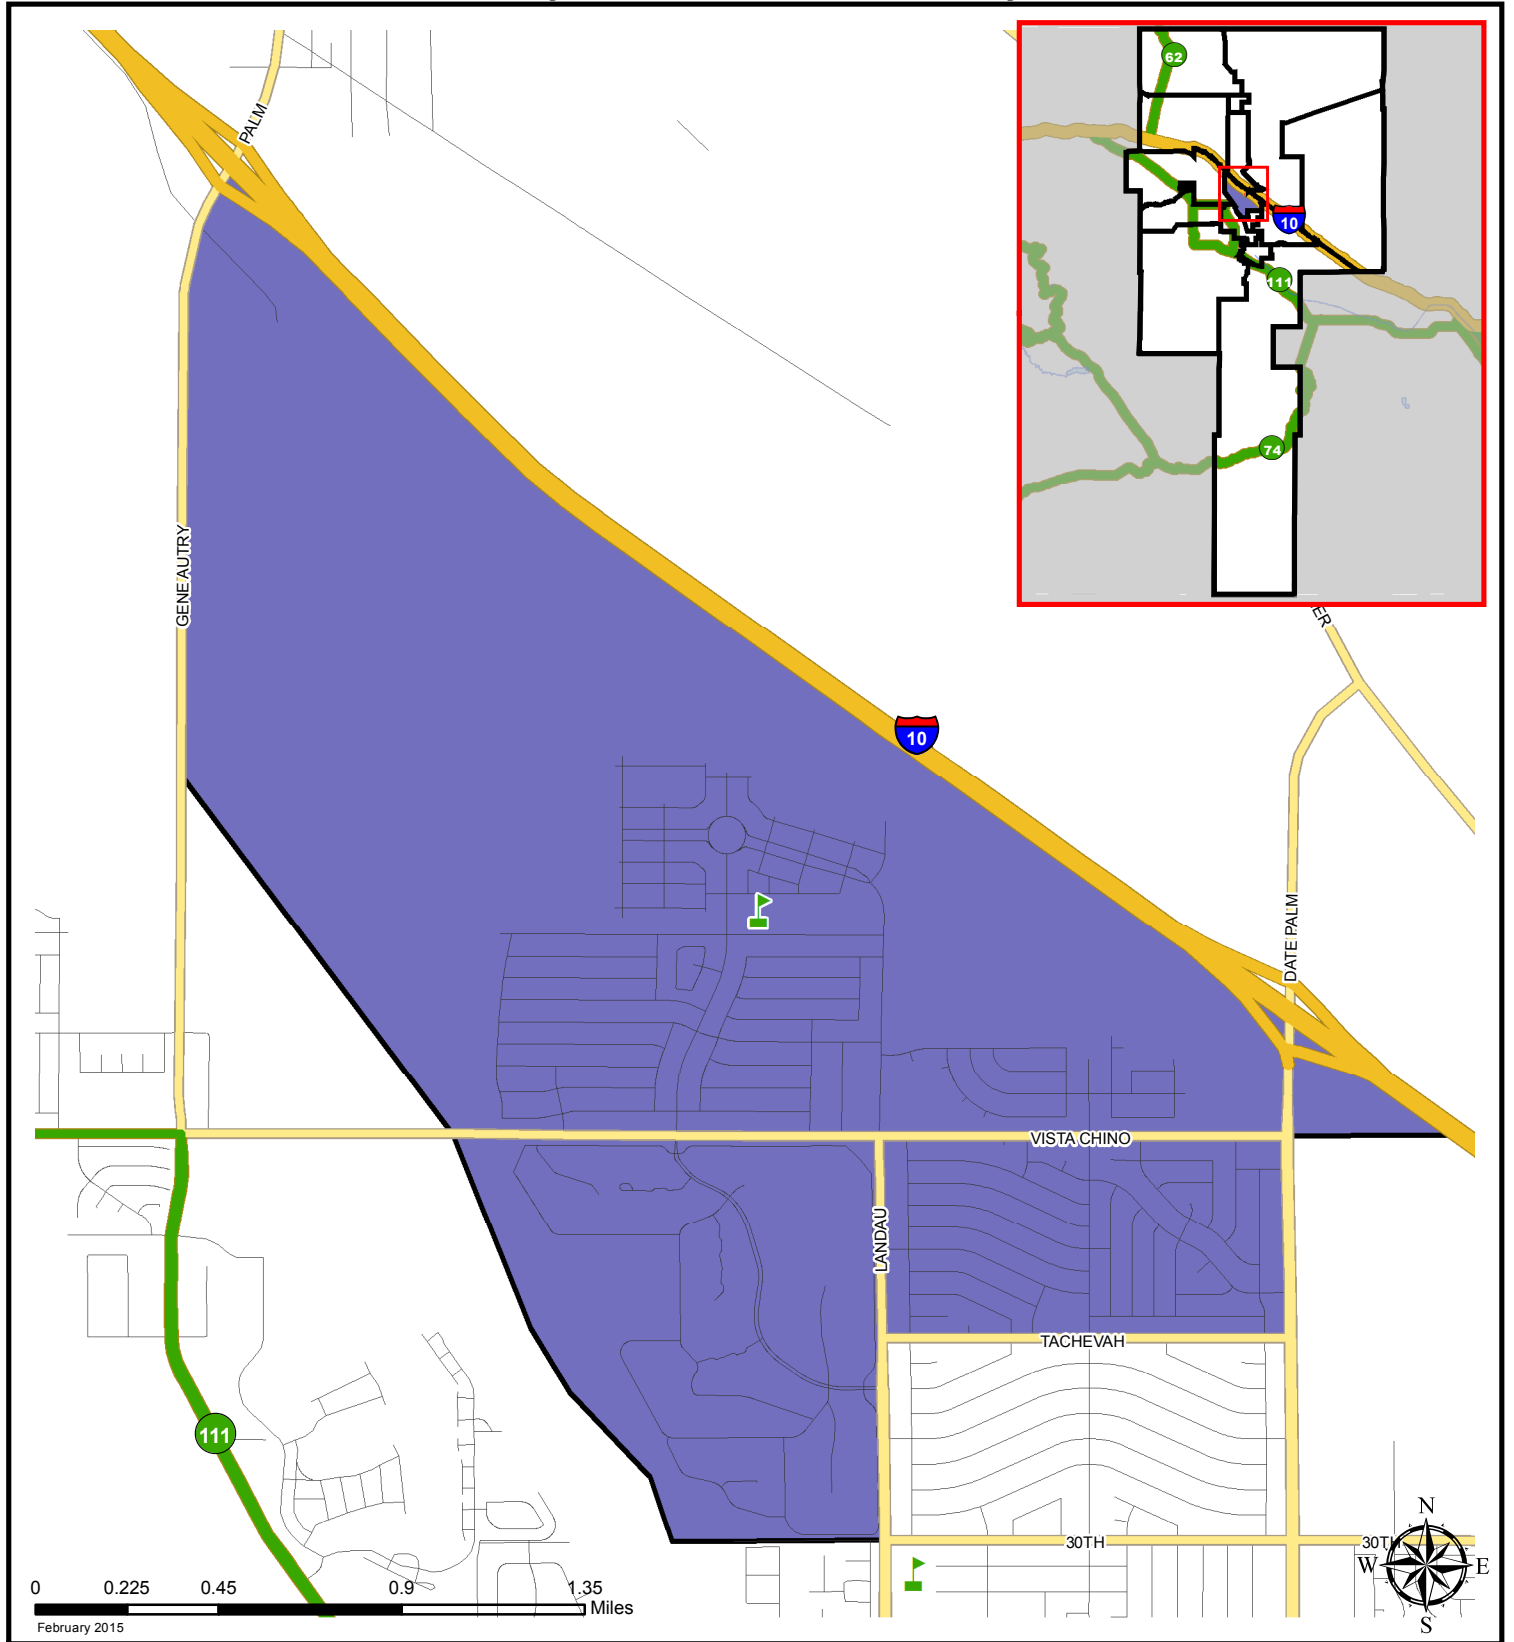

Palm Springs Unified School District

Current Attendance Boundary of Rio Vista Elementary School

Boundary Description:

The area south of Interstate 10, east of the Whitewater River for that portion north of 30th Avenue, north of Tachevah Drive for that portion east of Landau Boulevard and west of Date Palm Drive, and north of a line running parallel between Los Gatos Road and Panorama Road for that portion east of Avenida Maravilla and west of Date Palm Drive.