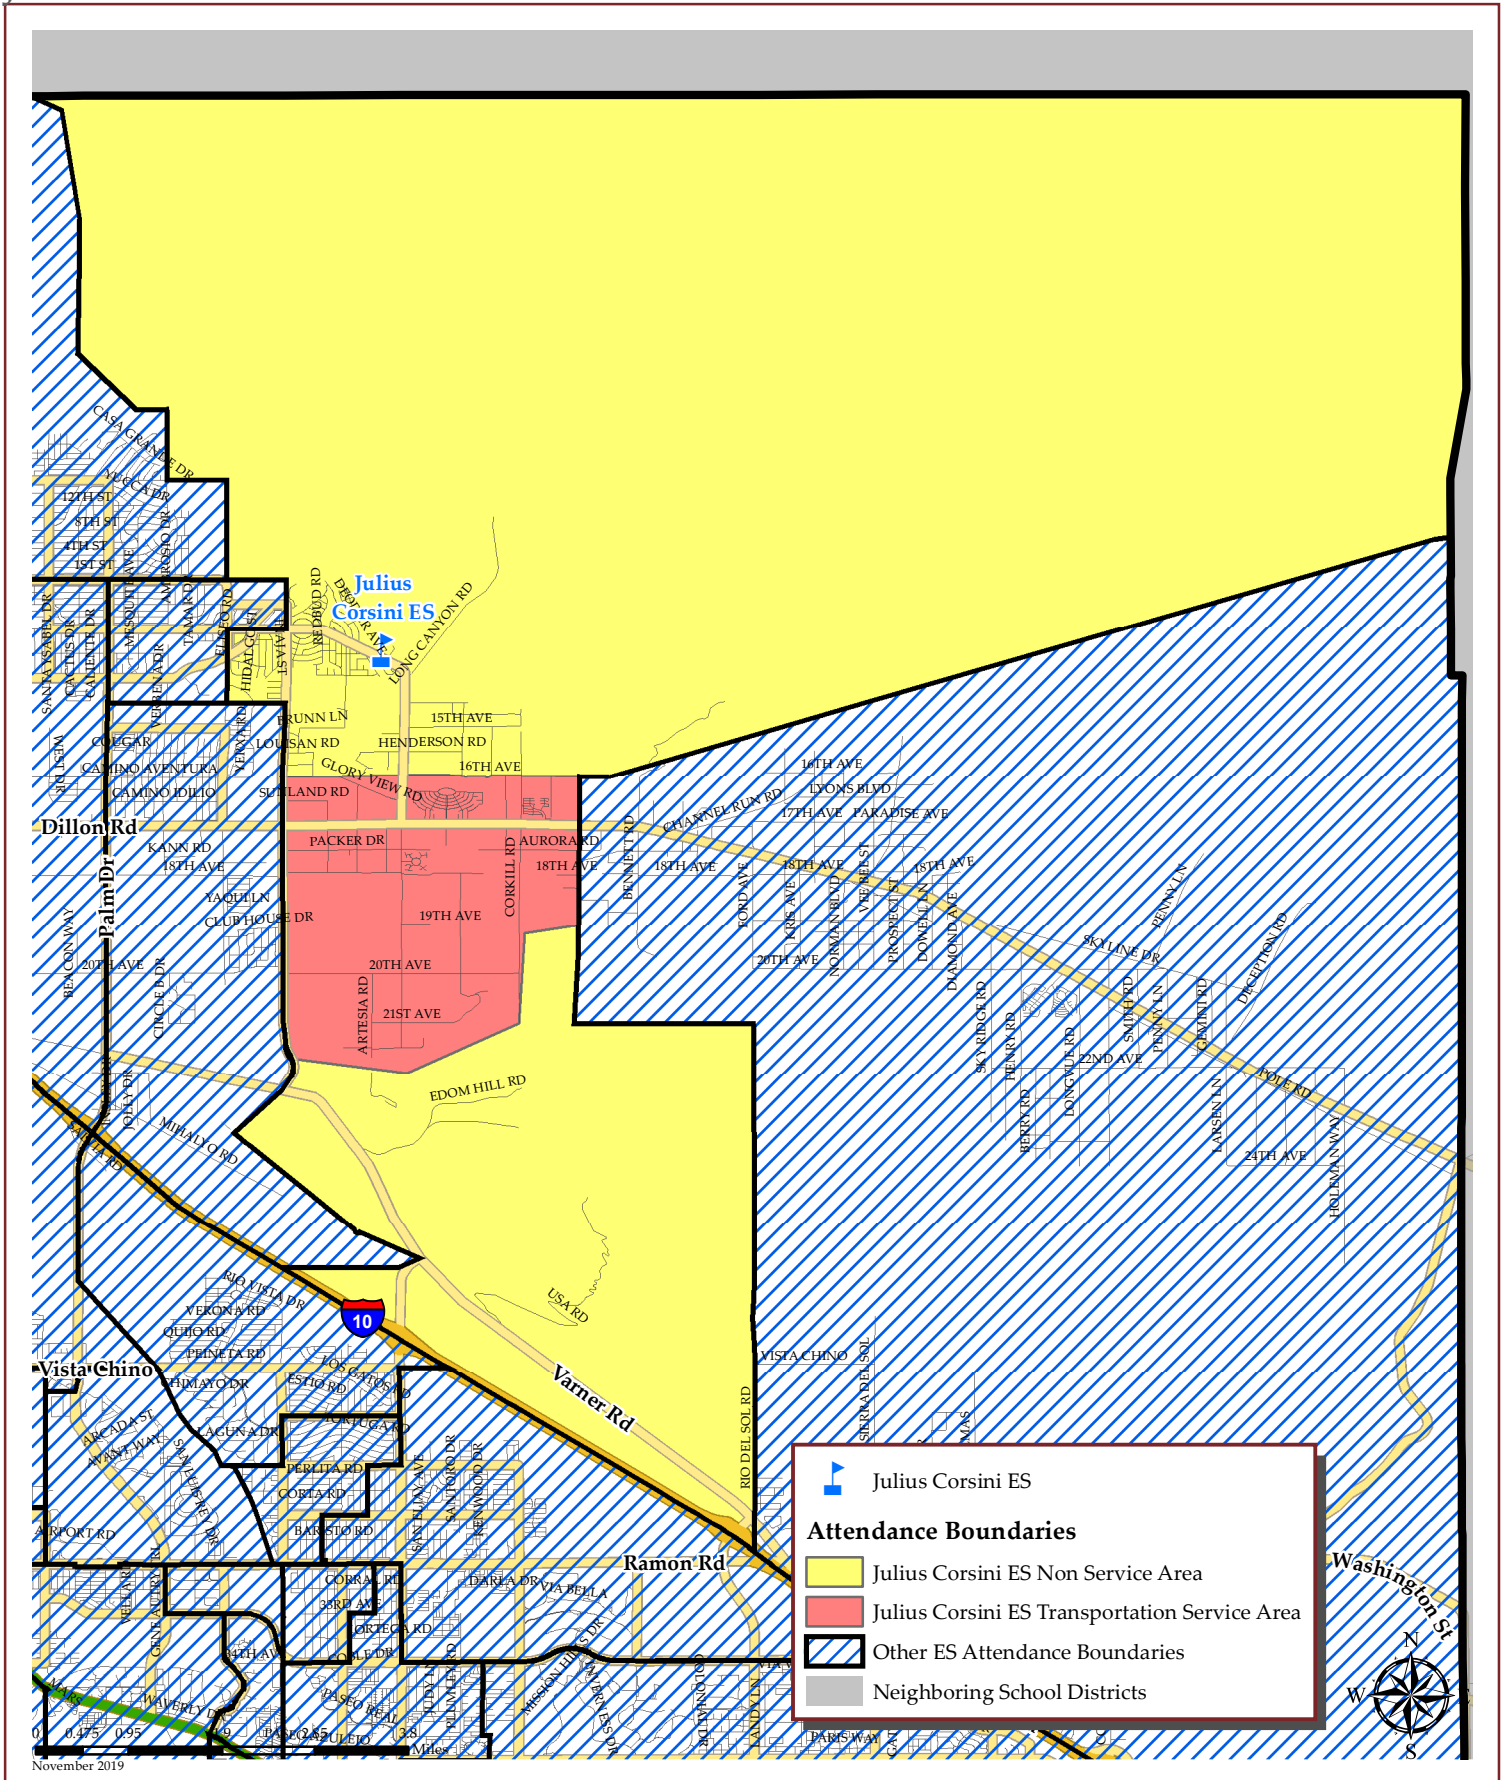

PALM SPRINGS UNIFIED SCHOOL DISTRICT

JULIUS CORSINI ES BUSING ZONES

PALM SPRINGS UNIFIED SCHOOL DISTRICT

JULIUS CORSINI ES BUSING ZONES